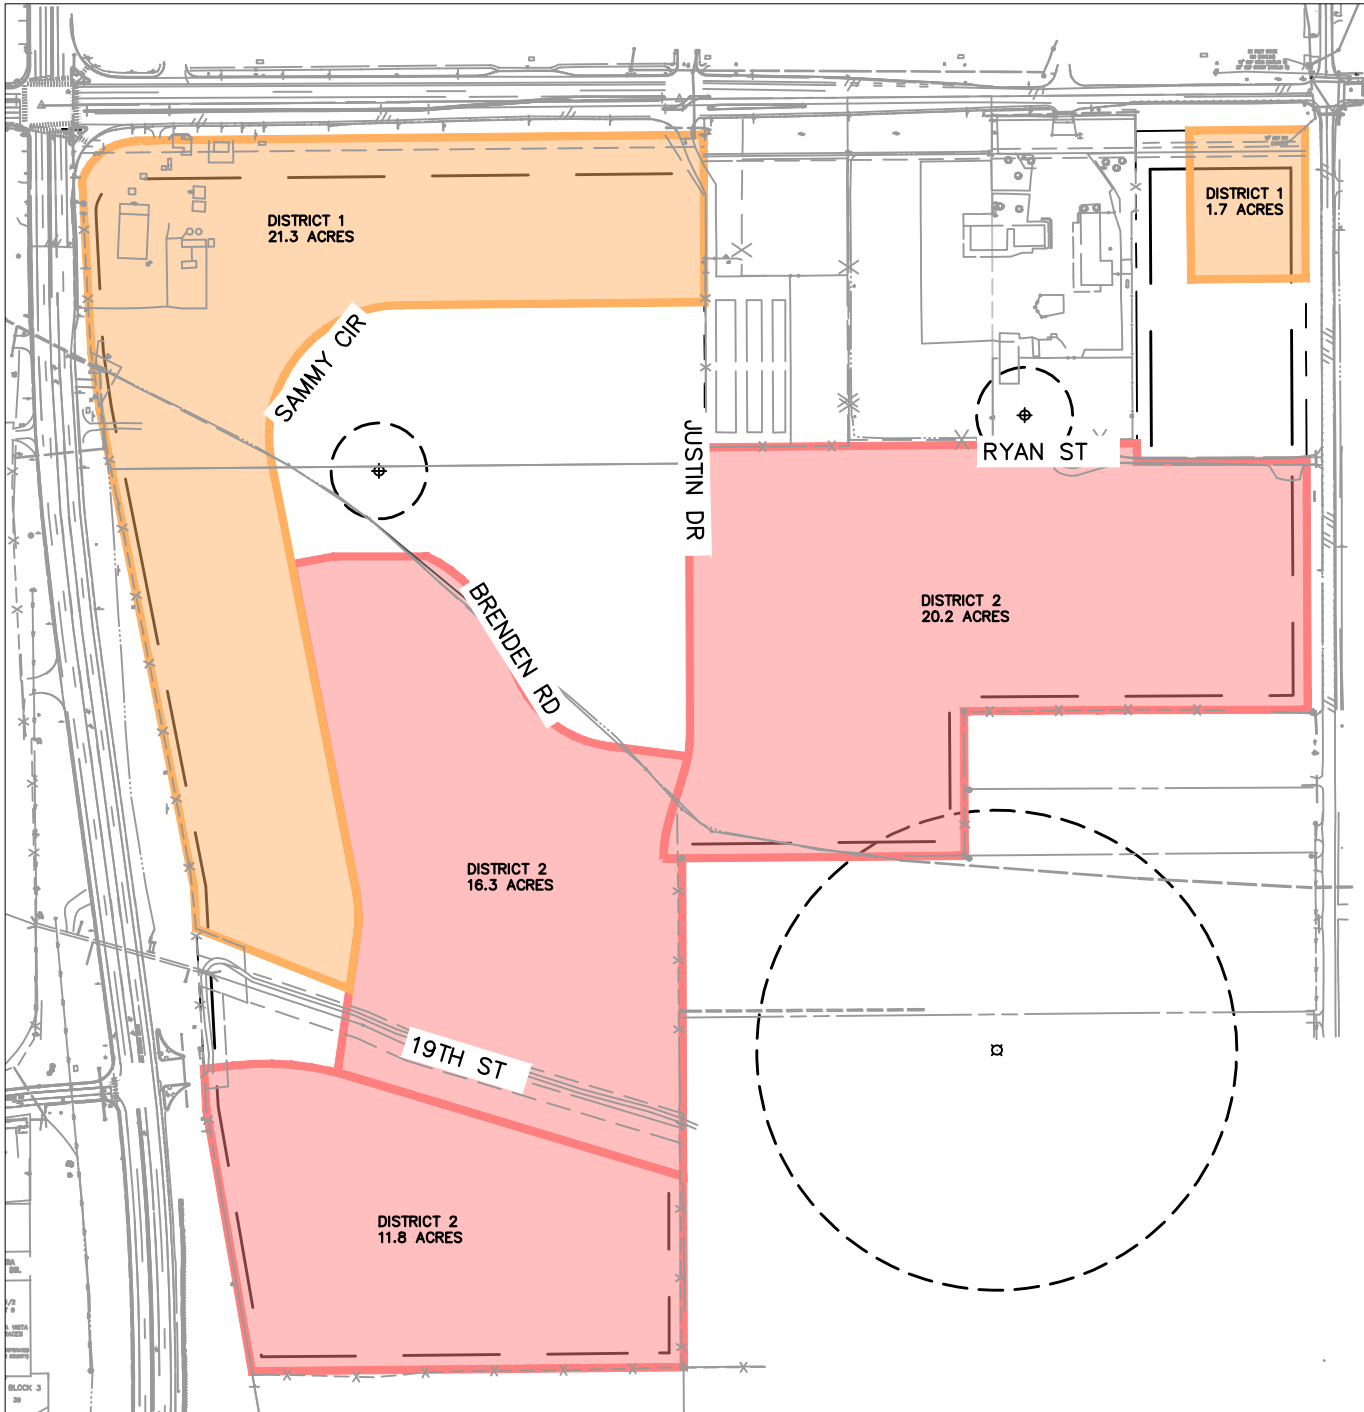

SOUTH VILLAGE - DISTRICT MAP LOVELAND, CO EXHIBIT A

LEGEND

DISTRICT 1 (COMMERCIAL):
APPROX. 22.0 ACRES

DISTRICT 2 (RESIDENTIAL):
APPROX. 48.3 ACRES

*THIS EXHIBIT IS BASED UPON A CONCEPT PLAN DATED 4/20/2021. ALL BOUNDARIES AND IMPROVEMENTS SHOWN ARE APPROXIMATE.